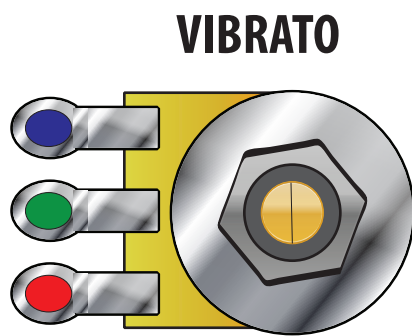

VOLUME

VIBRATO

WIRE COLORS MAY VARY